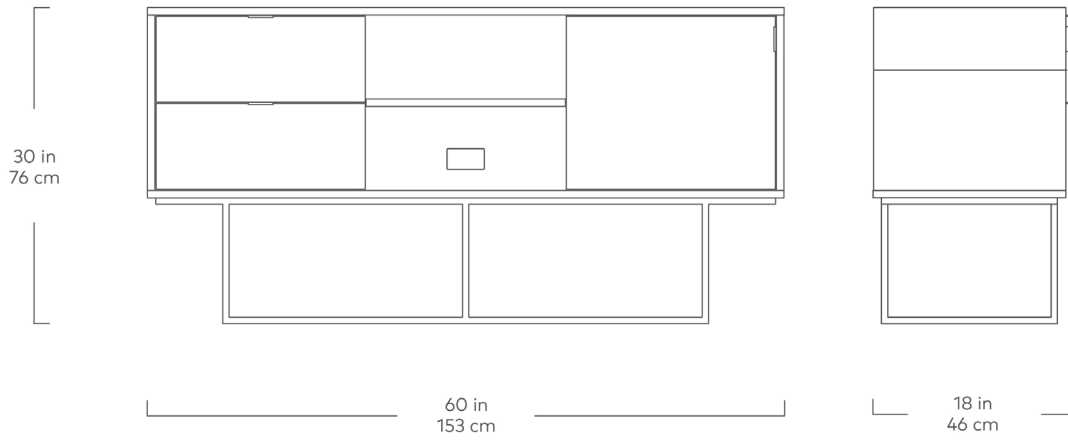

Myles Media Stand

Black
Oak

The Myles Media Stand combines subtle details and craftsmanship to create a storage design that exudes simple sophistication. Drawers feature rose gold handles contrasting dark stained, chevron-patterned oak faces. A recessed, slender steel base with black, powder-coated finish creates an illusion of weightlessness. Designed for Hi-Fi and media components, a back panel opening in the cabinet allows for concealed cable management. Drawers provide storage to keep your living room uncluttered, while adjustable shelves and a sliding front panel let you reveal or conceal components. Part of the Myles Storage Series, this Media Stand matches perfectly with the Myles Credenza and End Table.

Gus*

FOR PRODUCT INFORMATION, SWATCHES + ORDERING: HELLO@RYPEN.COM | 800.560.0554 | WWW.RYPEN.COM

Myles Media Stand

- Features 2 drawers and 1 sliding door (on a black aluminum track) with rose gold metal pulls.
- Compartments have adjustable shelf and back panel for cable management.
- For strength and stability, cabinet panels are constructed using an engineered wood core with real wood veneer.
- Black Satin finish.
- Slender steel base with a black powder-coated finish.
- Plastic bumpers on base to protect hardwood floors.
- CARB (California Air Resources Board) Phase II compliant.
- Wood is a natural material, with variations in grain pattern and colour that make each design unique.